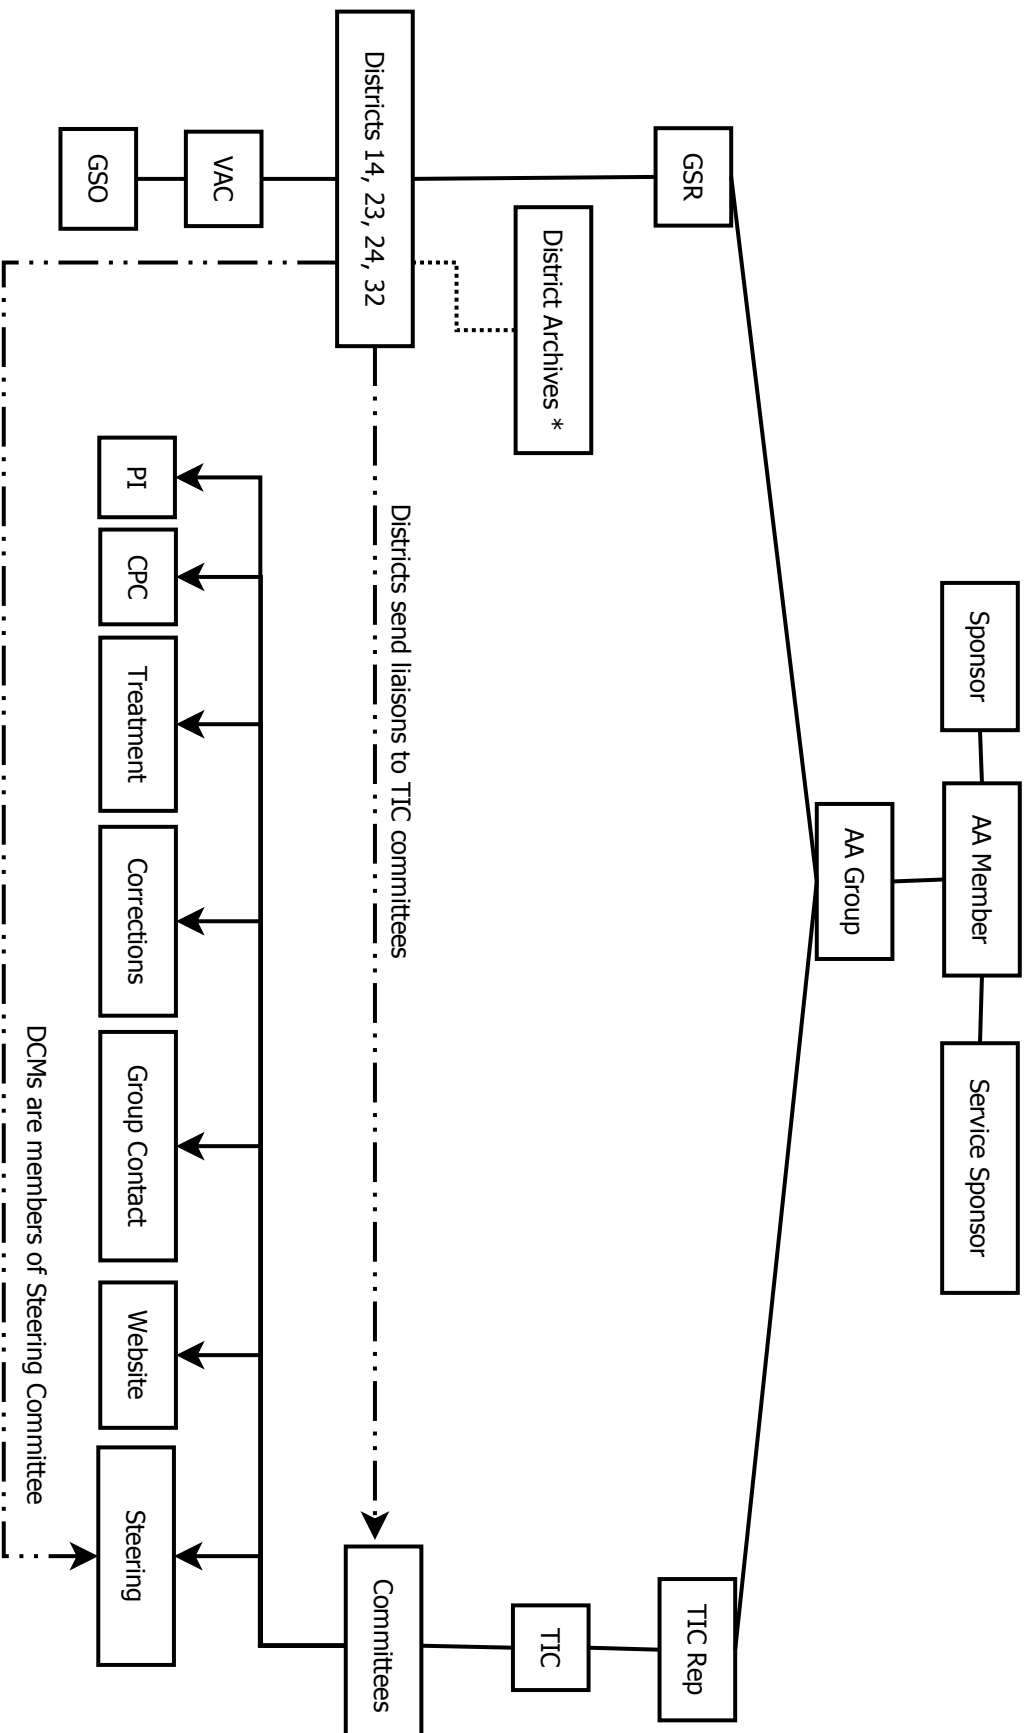

Intergroup / District Service Flow Chart

This flow chart represents how information flows through the AA Service Structure in the Tidewater Area.

CPC = Cooperation with Professional Community

DCM = District Committee Member

GSO = General Service Office

GSR = General Service Representative

PI = Public Information

TIC = Tidewater Intergroup Council

VAC = Virginia Area Committee

* Some Districts have Archive Committees or individuals performing that function for their respective service area